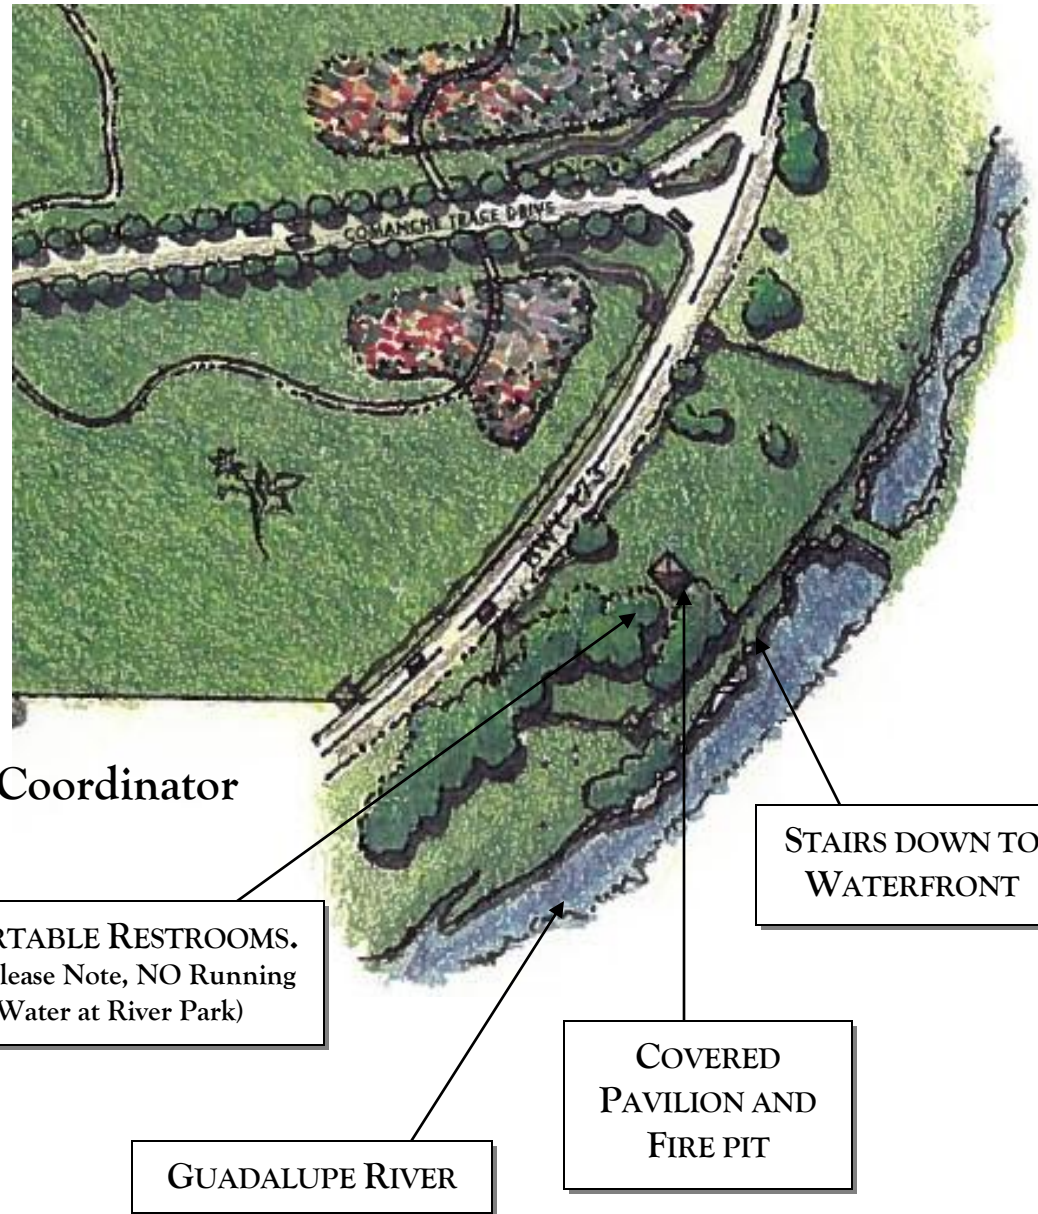

## COMANCHE TRACE RIVER PARK

Our beautiful 5-acre River Park is located directly across from Comanche Trace on Bandera Highway. It is an ideal location for BBQs, social events, or any special occasion. Please contact Sherri Jones or Colby Noah if you would like to book this facility for your event, or regarding availability or rental rates.